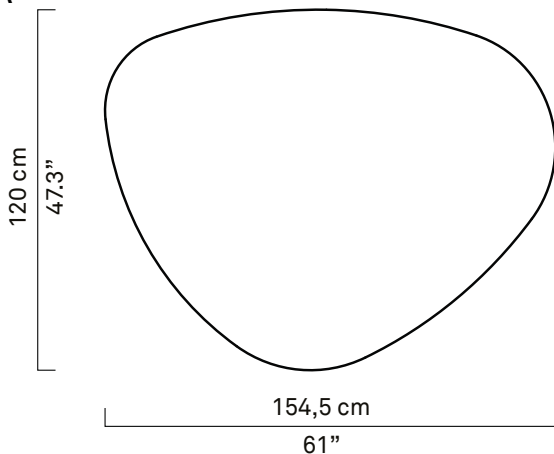

PÉTALE

design Odile Decq

D71P1A

x1

x2